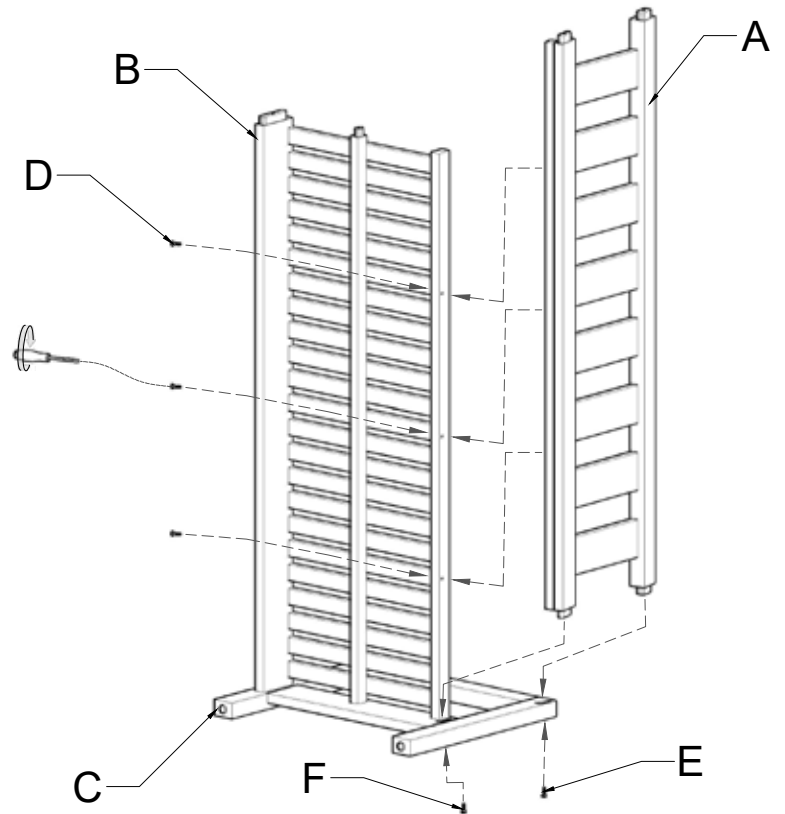

PARTS

A   BACKREST
B   SEAT
C   LEG NUMBER MATCH
D   BRASS M8X4CM
E   BRASS M6X6CM
F   BRASS M6X4CM
G   *NOT INCLUDED IN SCREWDRIVER

STEP 1

STEP 2