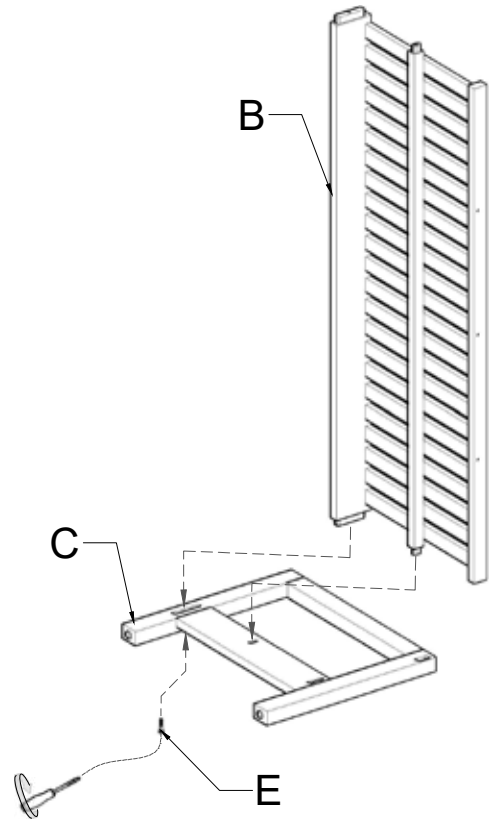

PARTS

A   BACKREST
B   SEAT
C   LEG NUMBER MATCH
D   BRASS M8X4CM
E   BRASS M6X6CM
F   BRASS M6X4CM
G   *NOT INCLUDED IN SCREWDRIVER

STEP 1