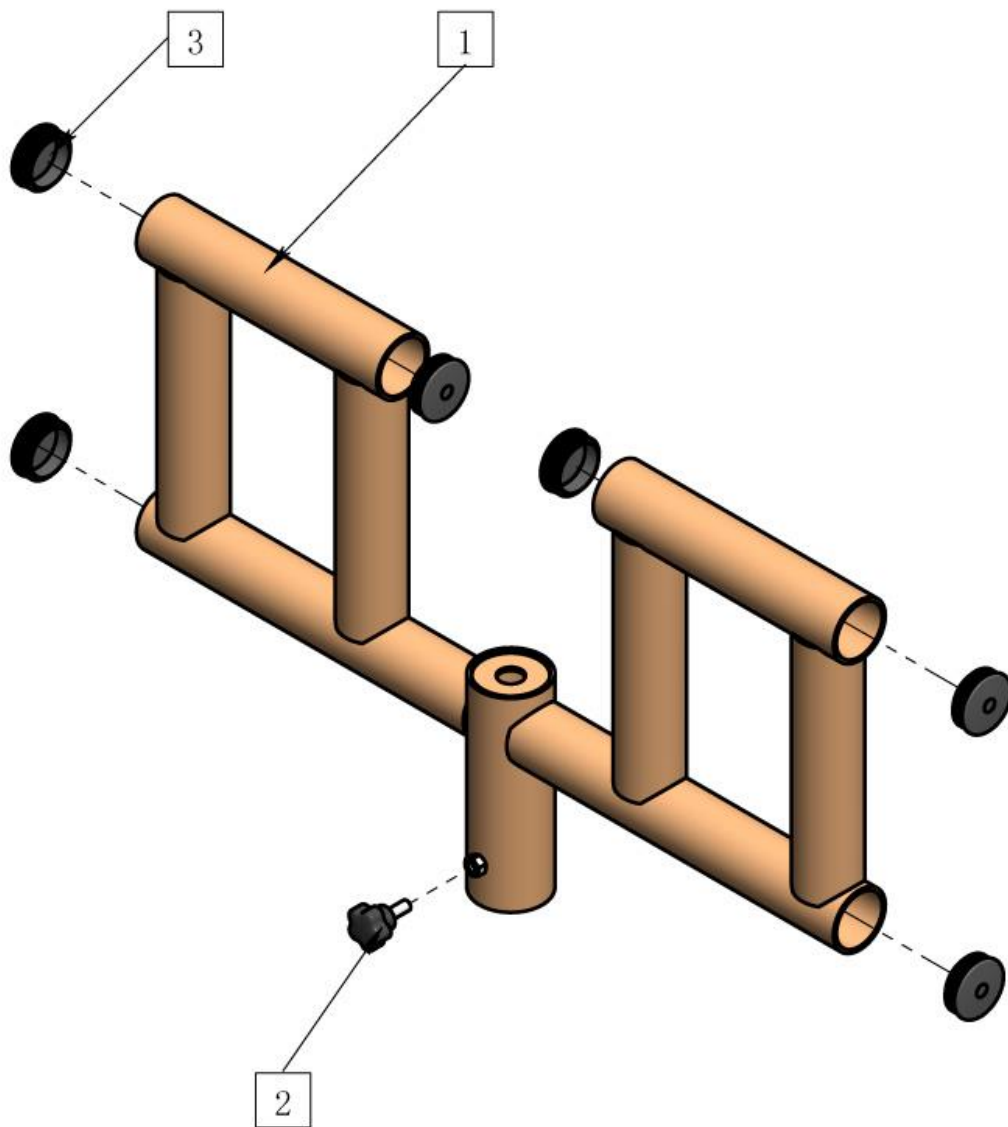

VIKING PRESS LANDMINE HANDLE

VKNGPSv2b

401219

Operator's Manual

Read the Operator's Manual entirely. When you see this symbol, the subsequent instructions and warnings are serious follow without exception. Your life and the lives of others depend on it!

PARTS DIAGRAM / EXPLODED VIEW

KEY	DESCRIPTION	QTY
(1)	VIKING PRESS	1
(2)	BARBELL LOCK BOLT	1
(3)	PLASTIC END CAP (48)	6

ASSEMBLY INSTRUCTIONS

This product is fully assembled. No assembling is necessary.

ACKNOWLEDGEMENT OF RISK AND RELEASE OF LIABILITY