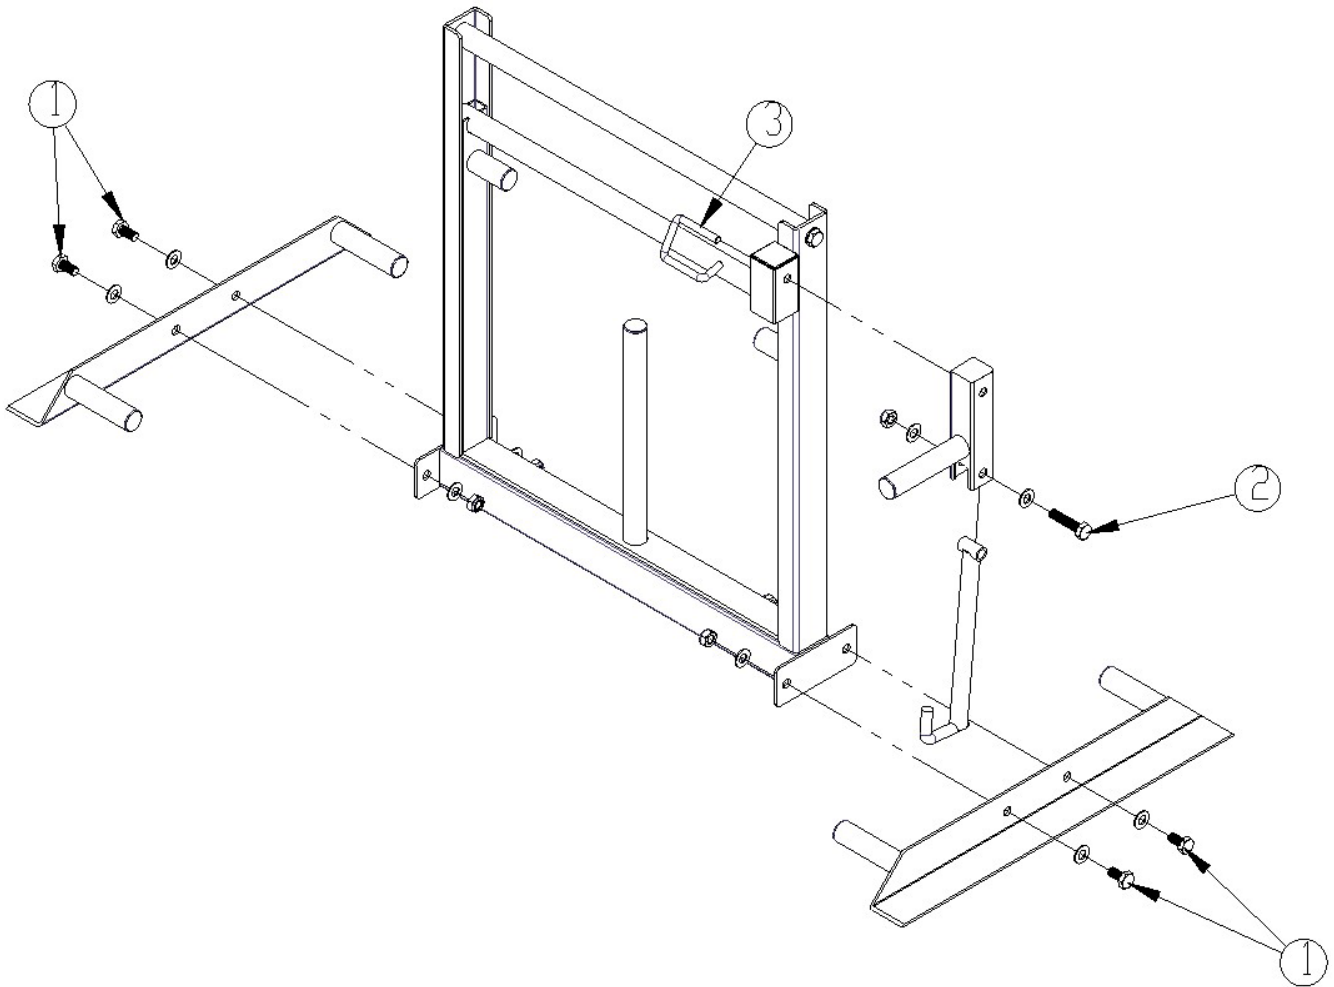

PLATE-LOADED VICE GRIP TRAINER

401012 - VICEGRPR-LBANDS

400499 - VICEGRPR, 400553 - LBANDS

Operator's Manual

Read the Operator's Manual entirely. When you see this symbol, the subsequent instructions and warnings are serious follow without exception. Your life and the lives of others depend on it!

VICEGRPR PARTS DIAGRAM / EXPLODED VIEW

KEY	DESCRIPTION	QTY
(1)	HEX BOLT M10*20 + TWO WASHERS + LOCK NUT	X4
(2)	HEX BOLT M10*45 + TWO WASHERS + LOCK NUT	X1
(3)	FRAME LATCH M8	X1

ASSEMBLY INSTRUCTIONS

- Some assembly required

LBANDS PARTS DIAGRAM / EXPLODED VIEW

KEY	DESCRIPTION	QTY
1	12" RESISTANCE BANDS	8

ASSEMBLY INSTRUCTIONS

- Includes 4 pairs of color-coded resistance bands
- Red Resistance: 15-30 lb.
- Black Resistance: 40-70 lb.
- Purple Resistance: 60-100 lb.
- Green Resistance: 70-120 lb.