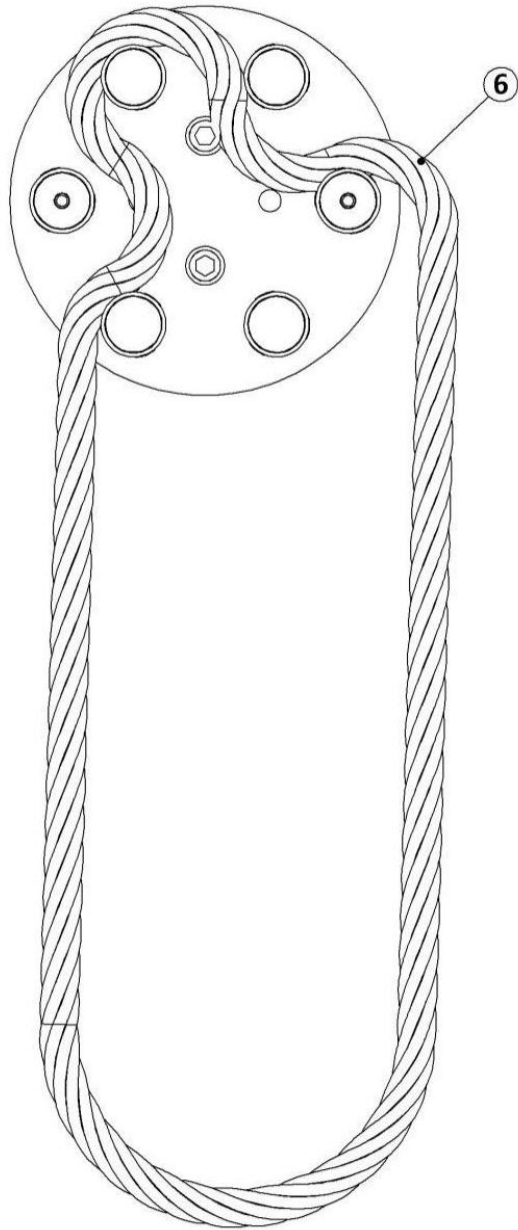

STEP 2

Install Rope (6) as below picture showing.