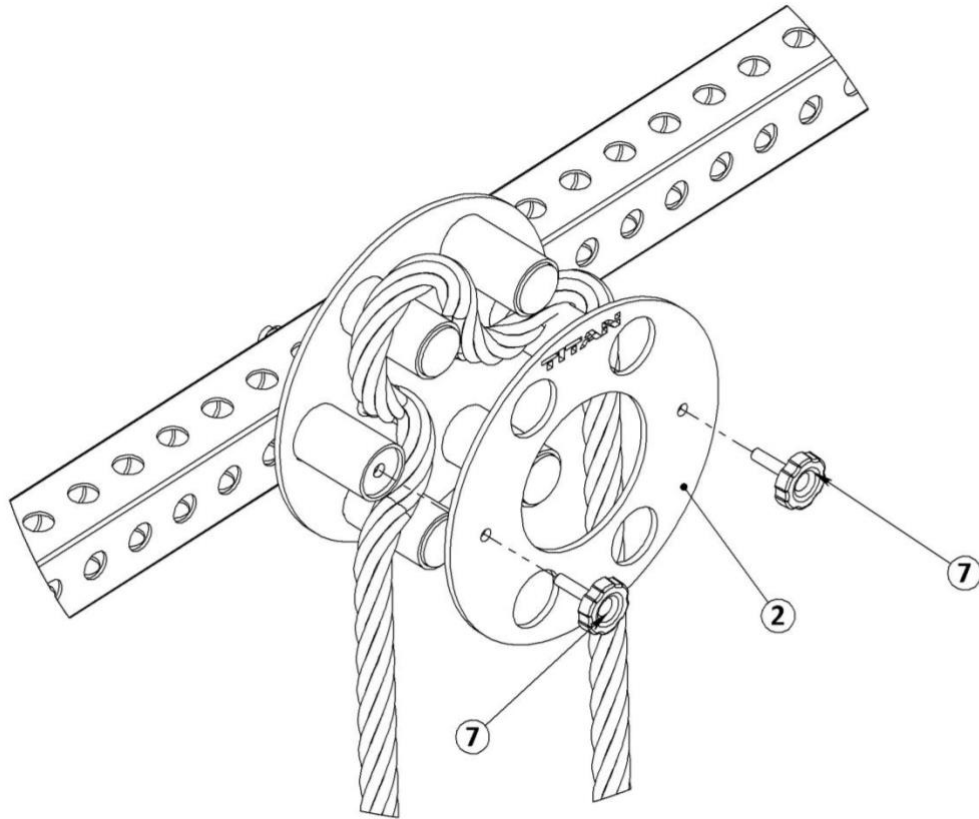

PARTS DIAGRAM / EXPLODED VIEW

KEY	DESCRIPTION	QTY
(1)	INFINITY ROPE PULLEY SYSTEM MAIN BODY	1
(2)	COVER PLATE	1
(3)	SPACER	1
(4)	STEEL PLATE	1
(5)	SPACER BUSH	2
(6)	ROPE	1
(7)	PLUM BLOSSOM KNOB	2
(8)	HEX BOLT M16×160	2
(9)	HEX BOLT M16×110	2
(10)	NYLON NUT M16	4
(11)	FLAT WASHER Φ16	8
(12)	HEX WRENCH	1
(13)	WRENCH	1

ASSEMBLY INSTRUCTIONS

STEP 1

Fix the Infinity Rope Pulley System Main Body (1) and Steel Plate(4) on the vertical or horizontal uprights, using Flat Washer $\Phi 16$ (10), Nylon Nut M16(10), and Hex Bolt M16*110(9).

PAY ATTENTION:

1. Infinity Rope Pulley System can be used with TITAN Series Power Racks. Please use Spacer Bush (5) according to your needs.
2. If use Spacer(3), please use Hex Bolt M16 \times 160(8) to fix it.

STEP 2

Install Rope (6) as below picture showing.

STEP 3

Connect the Cover Plate (2) with Infinity Rope Pulley System Main Body(1), tighten with the Plum Blossom Knob(7).

ACKNOWLEDGEMENT OF RISK AND RELEASE OF LIABILITY