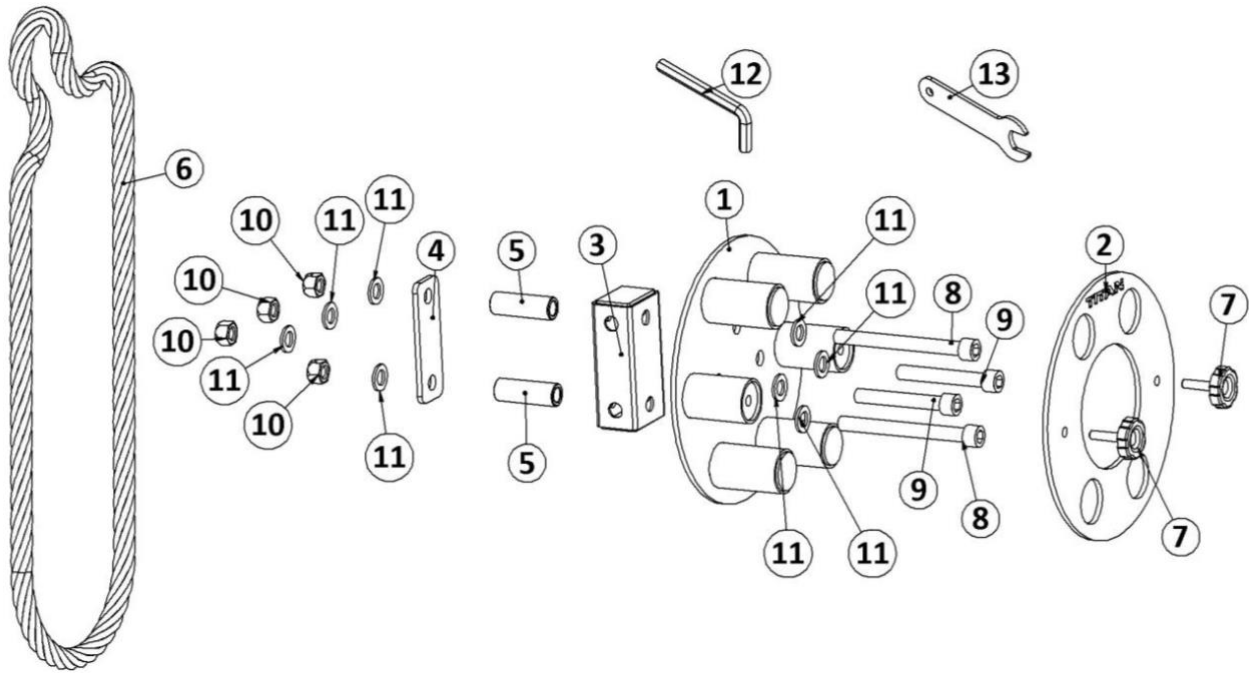

INFINITY ROPE PULL SYSTEM

RPLYSYSv3

401920

Operator's Manual

Read the Operator's Manual entirely. When you see this symbol, the subsequent instructions and warnings are serious follow without exception. Your life and the lives of others depend on it!

PARTS DIAGRAM / EXPLODED VIEW

KEY	DESCRIPTION	QTY
(1)	INFINITY ROPE PULLEY SYSTEM MAIN BODY	1
(2)	COVER PLATE	1
(3)	SPACER	1
(4)	STEEL PLATE	1
(5)	SPACER BUSH	2
(6)	ROPE	1
(7)	PLUM BLOSSOM KNOB	2
(8)	HEX BOLT M16×160	2
(9)	HEX BOLT M16×110	2
(10)	NYLON NUT M16	4
(11)	FLAT WASHER Φ16	8
(12)	HEX WRENCH	1
(13)	WRENCH	1

ASSEMBLY INSTRUCTIONS

STEP 1

Fix the Infinity Rope Pulley System Main Body (1) and Steel Plate(4) on the vertical or horizontal uprights, using Flat Washer $\Phi 16$ (10), Nylon Nut M16(10), and Hex Bolt M16*110(9).

STEP 2

Install Rope (6) as below picture showing.

STEP 3

Connect the Cover Plate (2) with Infinity Rope Pulley System Main Body(1), tighten with the Plum Blossom Knob(7).

ACKNOWLEDGEMENT OF RISK AND RELEASE OF LIABILITY