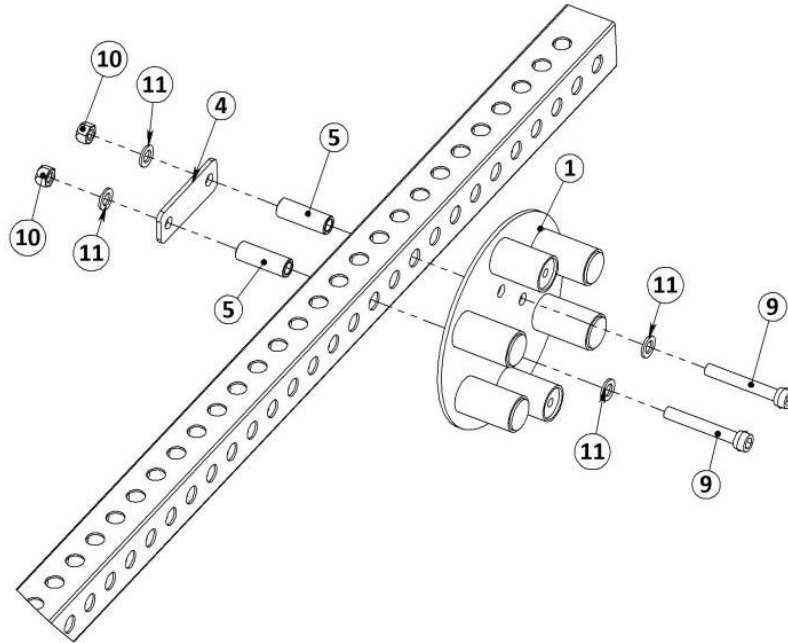

PARTS DIAGRAM / EXPLODED VIEW

KEY	DESCRIPTION	QTY
(1)	INFINITY ROPE PULLEY SYSTEM MAIN BODY	1
(2)	COVER PLATE	1
(3)	SPACER	1
(4)	STEEL PLATE	1
(5)	SPACER BUSH	2
(6)	ROPE	1
(7)	PLUM BLOSSOM KNOB	2
(8)	HEX BOLT M16×160	2
(9)	HEX BOLT M16×110	2
(10)	NYLON NUT M16	4
(11)	FLAT WASHER Φ16	8
(12)	HEX WRENCH	1
(13)	WRENCH	1

ASSEMBLY INSTRUCTIONS

STEP 1

Fix the Infinity Rope Pulley System Main Body (1) and Steel Plate(4) on the vertical or horizontal uprights, using Flat Washer $\Phi 16$ (10), Nylon Nut M16(10), and Hex Bolt M16*110(9).

PAY ATTENTION:

1. Infinity Rope Pulley System can be used with TITAN Series Power Racks. Please use Spacer Bush (5) according to your needs.
2. If use Spacer(3), please use Hex Bolt M16 \times 160(8) to fix it.

STEP 2

Install Rope (6) as below picture showing.

STEP 3

Connect the Cover Plate (2) with Infinity Rope Pulley System Main Body(1), tighten with the Plum Blossom Knob(7).

ACKNOWLEDGEMENT OF RISK AND RELEASE OF LIABILITY