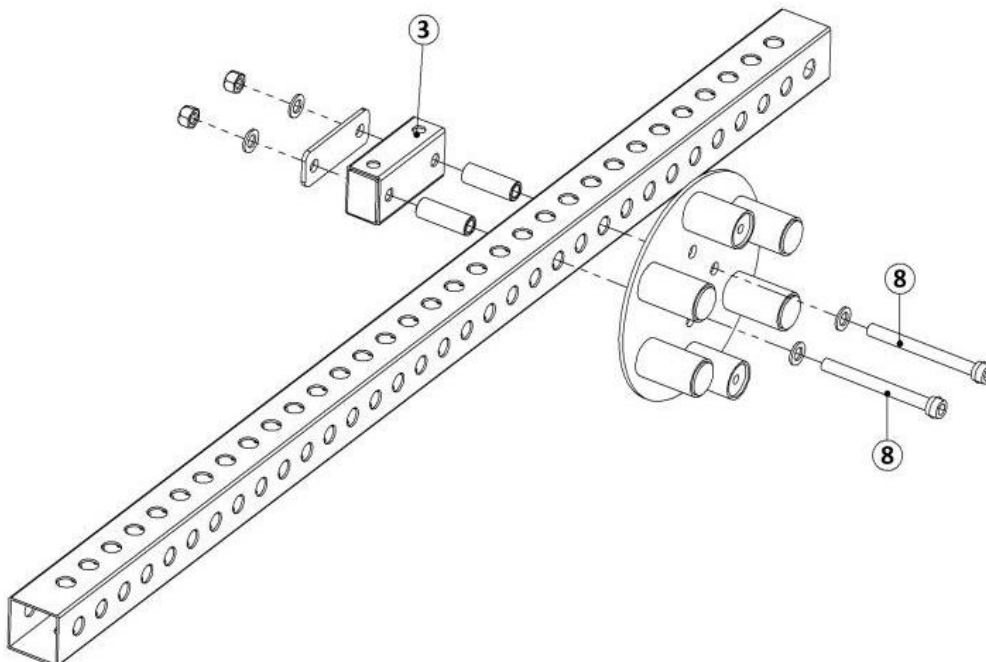

PARTS DIAGRAM / EXPLODED VIEW

KEY	DESCRIPTION	QTY
(1)	INFINITY ROPE PULLEY SYSTEM MAIN BODY	1
(2)	COVER PLATE	1
(3)	SPACER	1
(4)	STEEL PLATE	1
(5)	SPACER BUSH	2
(6)	ROPE	1
(7)	PLUM BLOSSOM KNOB	2
(8)	HEX BOLT M16×160	2
(9)	HEX BOLT M16×110	2
(10)	NYLON NUT M16	4
(11)	FLAT WASHER Φ16	8
(12)	HEX WRENCH	1
(13)	WRENCH	1

ASSEMBLY INSTRUCTIONS

STEP 1

Fix the Infinity Rope Pulley System Main Body (1) and Steel Plate(4) on the vertical or horizontal uprights, using Flat Washer $\Phi 16$ (10), Nylon Nut M16(10), and Hex Bolt M16*110(9).

PAY ATTENTION:

1. Infinity Rope Pulley System can be used with TITAN Series Power Racks. Please use Spacer Bush (5) according to your needs.
2. If use Spacer(3), please use Hex Bolt M16 \times 160(8) to fix it.

STEP 2

Install Rope (6) as below picture showing.

STEP 3

Connect the Cover Plate (2) with Infinity Rope Pulley System Main Body(1), tighten with the Plum Blossom Knob(7).

ACKNOWLEDGEMENT OF RISK AND RELEASE OF LIABILITY