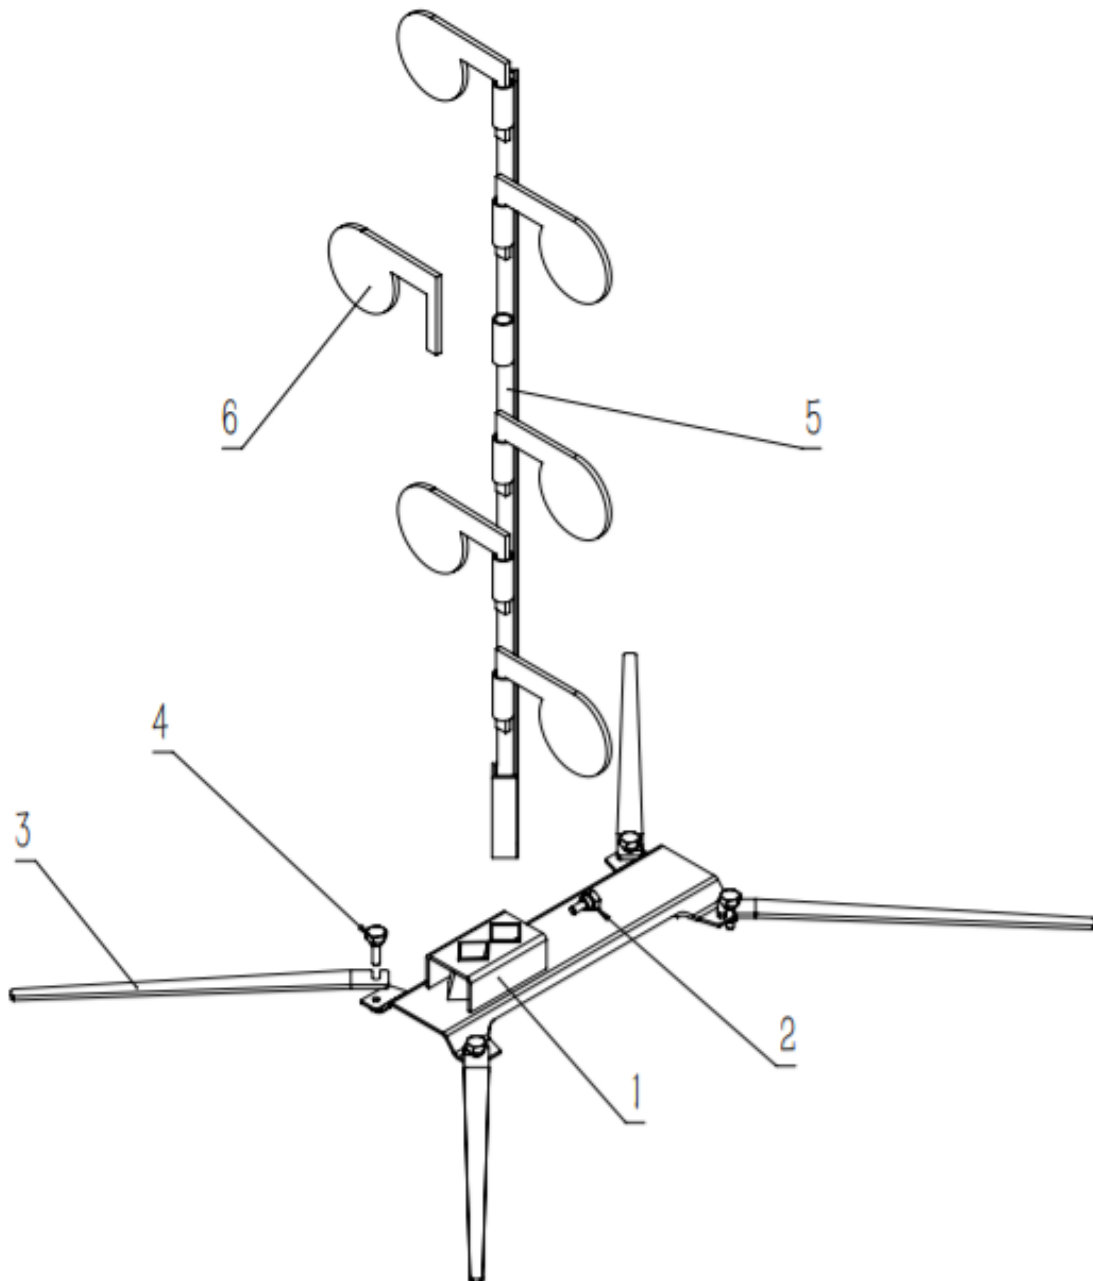

890087 - MPB-DUETREEU, 899884 - MPB, 899888 - DUETREEB-DUETREEU

No-Weld Dueling Tree Optional AR500 Steel Paddle Targets

UNBOXING

899884 - MPB

1. BOTTOM SUPPORT x1
2. M10x25 LOCKING BOLT x1
3. SUPPORTING LEG x4
4. M10x40 LOCKING BOLT x4

UNBOXING

890087 - MPB-DUELTREEU

1. BOTTOM SUPPORT x1
2. M10x25 LOCKING BOLT x1
3. SUPPORTING LEG x4
4. M10x40 LOCKING BOLT x4
5. TARGET STAND x1

UNBOXING

899888 - DUELTREEB-DUELTREEU

DUELTREEB = BOX 1

DUELTREEU = BOX 2

1. Box 1 - BOTTOM SUPPORT x1
2. Box 1 - M10x25 LOCKING BOLT x1
3. Box 1 - SUPPORTING LEG x4
4. Box 1 - M10x40 LOCKING BOLT x4
5. Box 2 - TARGET STAND x1
6. Box 1 - SHOOTING TARGET x6

IMPORTANT PRODUCT INFORMATION