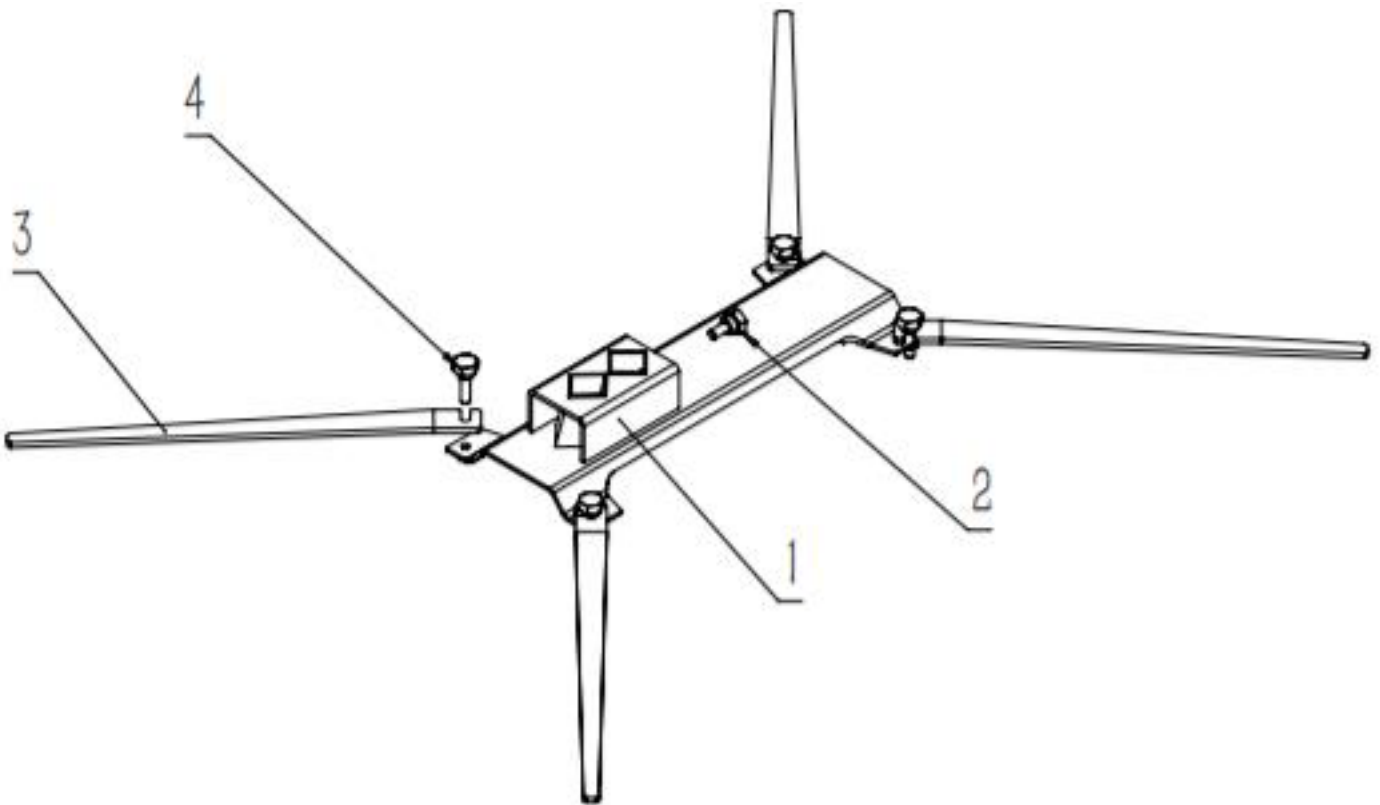

890087 - MPB-DUETREEU, 899884 - MPB, 899888 - DUETREEB-DUETREEU

No-Weld Dueling Tree Optional AR500 Steel Paddle Targets

UNBOXING

899884 - MPB

1. BOTTOM SUPPORT x1
2. M10x25 LOCKING BOLT x1
3. SUPPORTING LEG x4
4. M10x40 LOCKING BOLT x4

UNBOXING

890087 - MPB-DUELTREEU

1. BOTTOM SUPPORT x1
2. M10x25 LOCKING BOLT x1
3. SUPPORTING LEG x4
4. M10x40 LOCKING BOLT x4
5. TARGET STAND x1

UNBOXING

899888 - DUELTREEB-DUELTREEU

DUELTREEB = BOX 1

DUELTREEU = BOX 2

1. Box 1 - BOTTOM SUPPORT x1
2. Box 1 - M10x25 LOCKING BOLT x1
3. Box 1 - SUPPORTING LEG x4
4. Box 1 - M10x40 LOCKING BOLT x4
5. Box 2 - TARGET STAND x1
6. Box 1 - SHOOTING TARGET x6

IMPORTANT PRODUCT INFORMATION