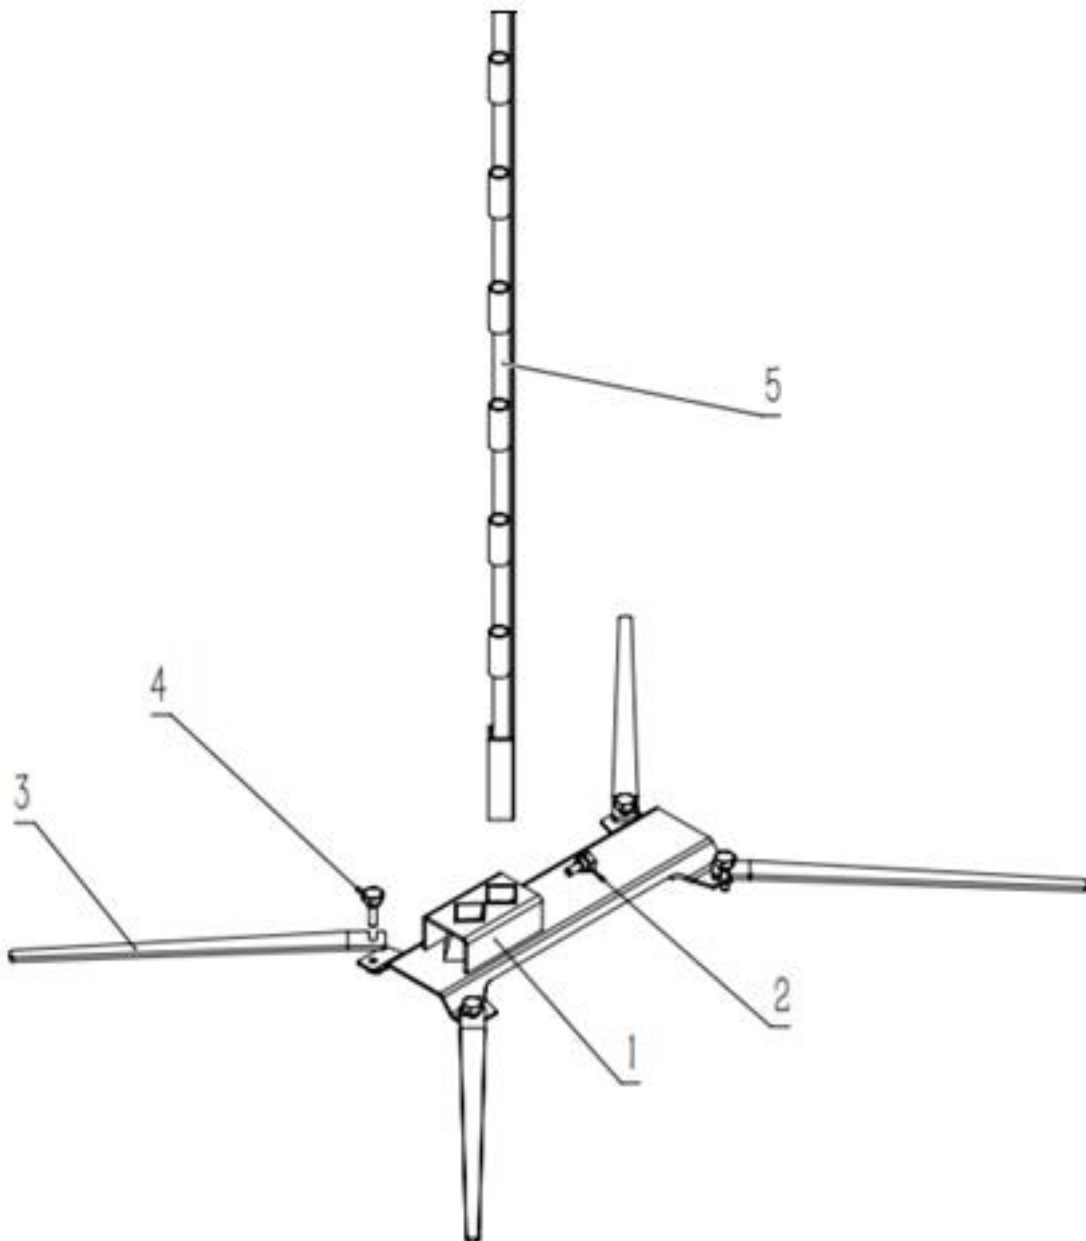

890087 - MPB-DUETREEU, 899884 - MPB, 899888 - DUETREEB-DUETREEU

No-Weld Dueling Tree Optional AR500 Steel Paddle Targets

UNBOXING

899884 - MPB

1. BOTTOM SUPPORT x1
2. M10x25 LOCKING BOLT x1
3. SUPPORTING LEG x4
4. M10x40 LOCKING BOLT x4

UNBOXING

890087 - MPB-DUELTREEU

1. BOTTOM SUPPORT x1
2. M10x25 LOCKING BOLT x1
3. SUPPORTING LEG x4
4. M10x40 LOCKING BOLT x4
5. TARGET STAND x1

UNBOXING

899888 - DUELTREEB-DUELTREEU

DUELTREEB = BOX 1

DUELTREEU = BOX 2

1. Box 1 - BOTTOM SUPPORT x1
2. Box 1 - M10x25 LOCKING BOLT x1
3. Box 1 - SUPPORTING LEG x4
4. Box 1 - M10x40 LOCKING BOLT x4
5. Box 2 - TARGET STAND x1
6. Box 1 - SHOOTING TARGET x6

IMPORTANT PRODUCT INFORMATION