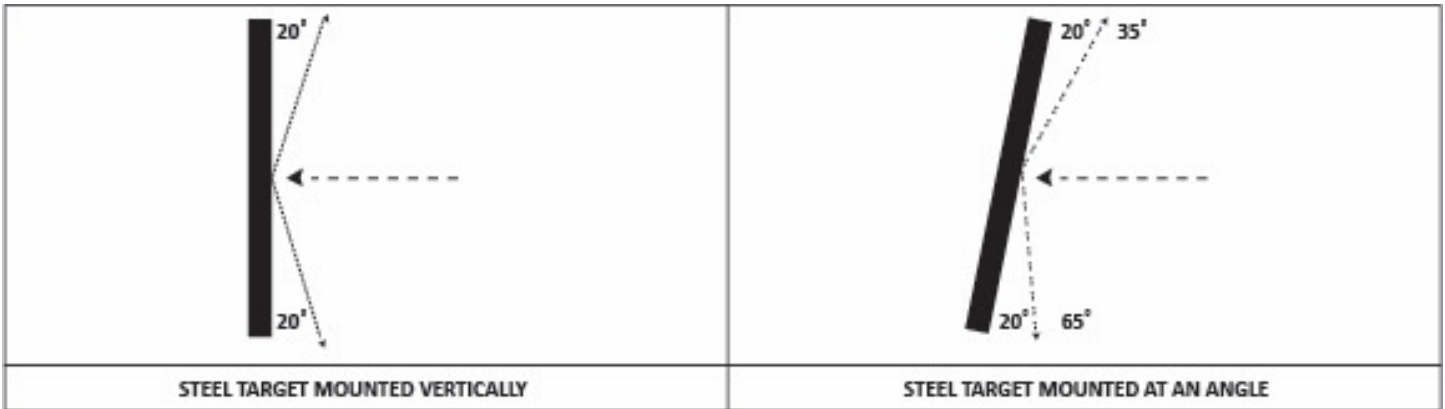

50 YARDS

- Shotgun with standard velocity slug

100 YARDS

- .30 to 30

150 YARDS

- .308

SUGGESTED HANGING METHOD:

- Hang the Titan shooting target at an angle like the target shown in the below diagram. This will reduce harmful ricochet.

SAFETY USE

Hold the shooting target at an angle similar to that of the target shown in the below diagram. This will reduce harmful ricochet.

For safest use of the Titan shooting target, stand in front of the target with a minimum of the suggested shooting distance for your caliber between the Titan shooting target and yourself, then aim directly at the center of the target.