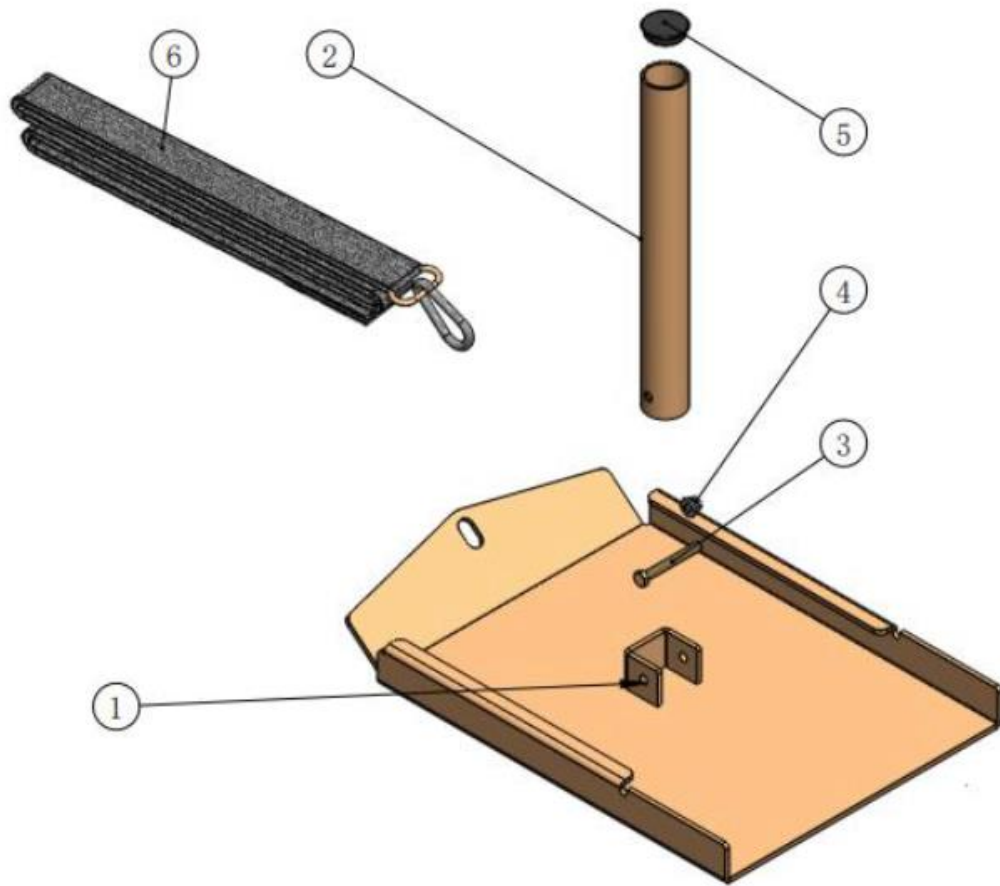

POWER DRAG SLED

SLED1624

401115

Operator's Manual

Read the Operator's Manual entirely. When you see this symbol, the subsequent instructions and warnings are serious follow without exception. Your life and the lives of others depend on it!

PARTS DIAGRAM / EXPLODED VIEW

KEY	PARTS #	DESCRIPTION	QTY
(1)	P401115-1	SEAT BRACKET	1
(2)	P401115-2	PIPE SUPPORT	1
(3)	P401115-3	M10*80 BOLTS	1
(4)	P401115-4	M10 NUTS	1
(5)	P401115-5	EMD CAP	1
(6)	P401115-6	NYLON DRAWSTRING	1