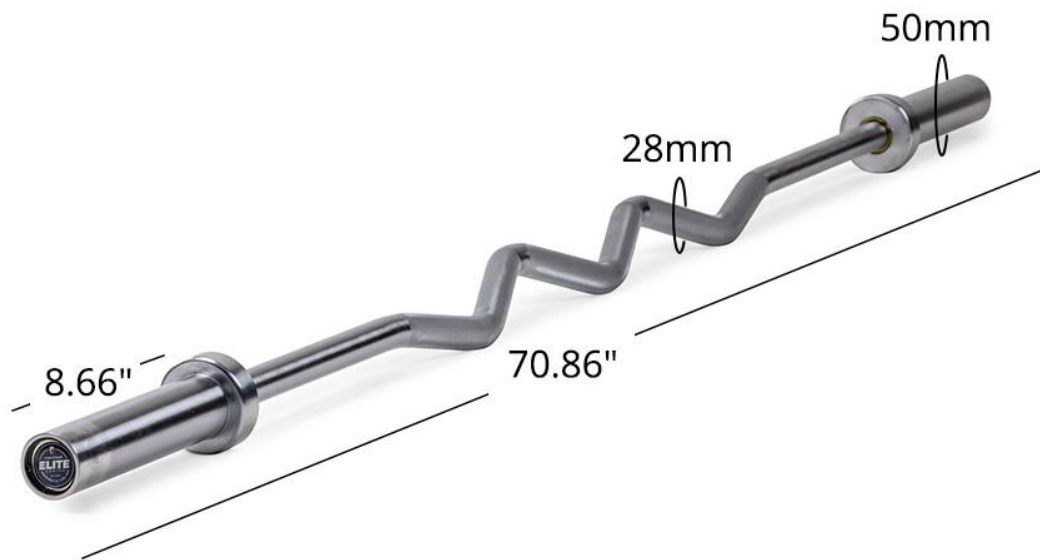

ELITE SERIES RACKABLE EZ CURL BAR

430409 - ESRCKBLEZ

Operator's Manual

Read the Operator's Manual entirely. When you see this symbol, the subsequent instructions and warnings are serious follow without exception. Your life and the lives of others depend on it!

PARTS DIAGRAM / EXPLODED VIEW

KEY	BOX	DESCRIPTION	QTY
1	1	RACKABLE EZ CURL BAR	1

ASSEMBLY INSTRUCTIONS

- No assembly required.

ACKNOWLEDGEMENT OF RISK AND RELEASE OF LIABILITY

The use of any equipment, including this one, involves the potential risk of injury. Apart from any warranty claim that might be presented for a claimed defect in material or workmanship of the product, you accept and assume full responsibility for any and all injuries, damages (both economic and non-economic), and losses of any type, which may occur, and you fully and forever release and discharge Titan, its insurers, employees, officers, directors, associates, and agents from any and all claims, demands, damages, rights of action, or causes of action, present or future, whether the same be known or unknown, anticipated, or unanticipated, resulting from or arising out of the use of said equipment.