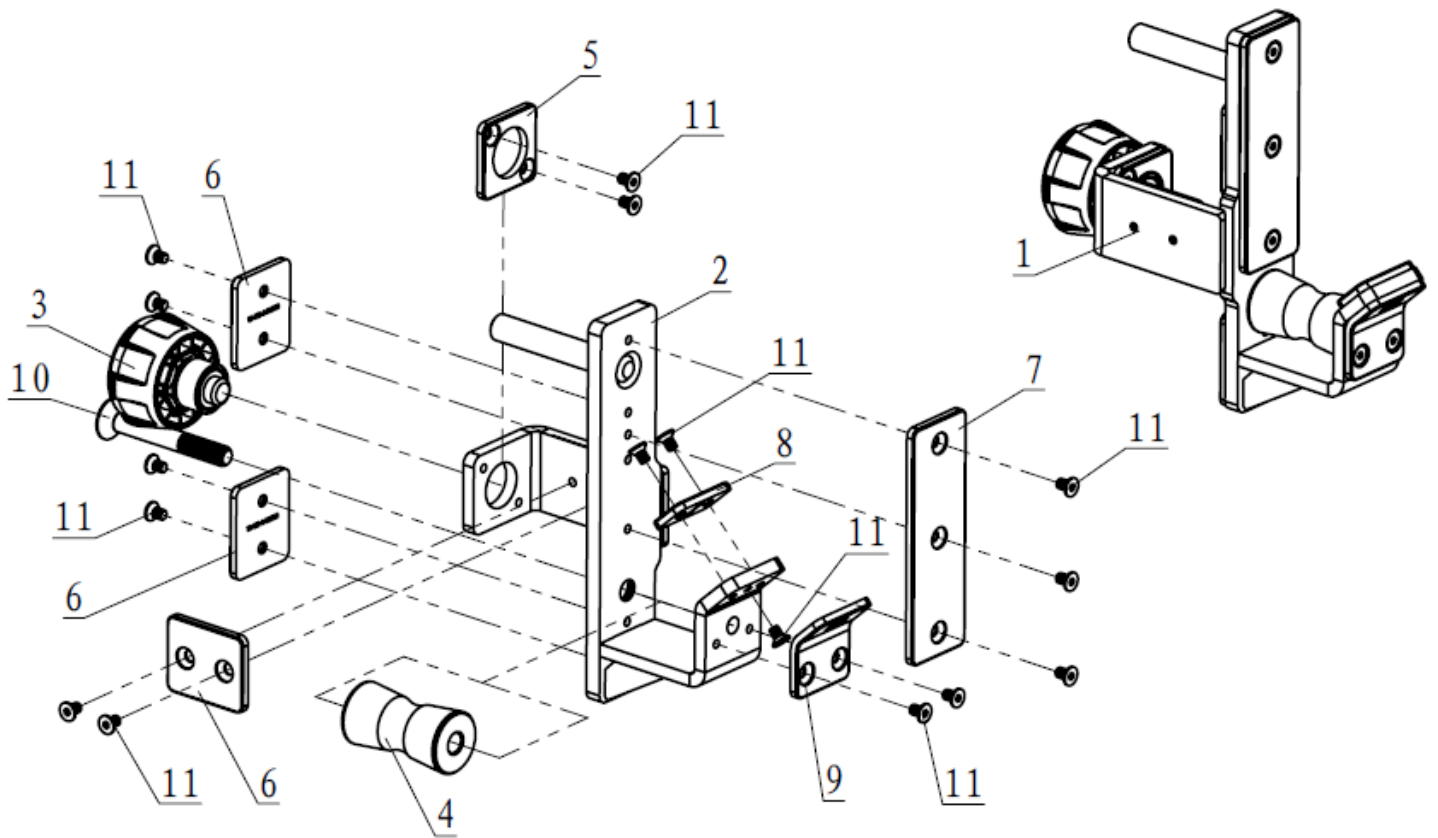

T-3 SERIES QUICK RELEASE ROLLER J-HOOKS

401951 - QRLJHOOKS_T3

Operator's Manual

Read the Operator's Manual entirely. When you see this symbol, the subsequent instructions and warnings are serious follow without exception. Your life and the lives of others depend on it!

APPENDIX - FULL ASSEMBLY/EXPLODED VIEW/ FULL PARTS LIST

KEY	DESCRIPTION	QTY	KEY	DESCRIPTION	QTY
1	LEFT J-HOOK	1	7	LONG PLASTIC PLATE 150*48*5	2
2	RIGHT J-HOOK	1	8	FRONT PLASTIC PLATE 48*27*5	2
3	PLUM KNOB	2	9	PLASTIC PLATE 48*56*23*5	2
4	ROLLER	2	10	HEX BOLT M12*90	2
5	PLASTIC PLATE 48*48*5	2	11	HEX BOLT M6*10	32
6	SHORT PLASTIC PLATE 58*48*5	6			